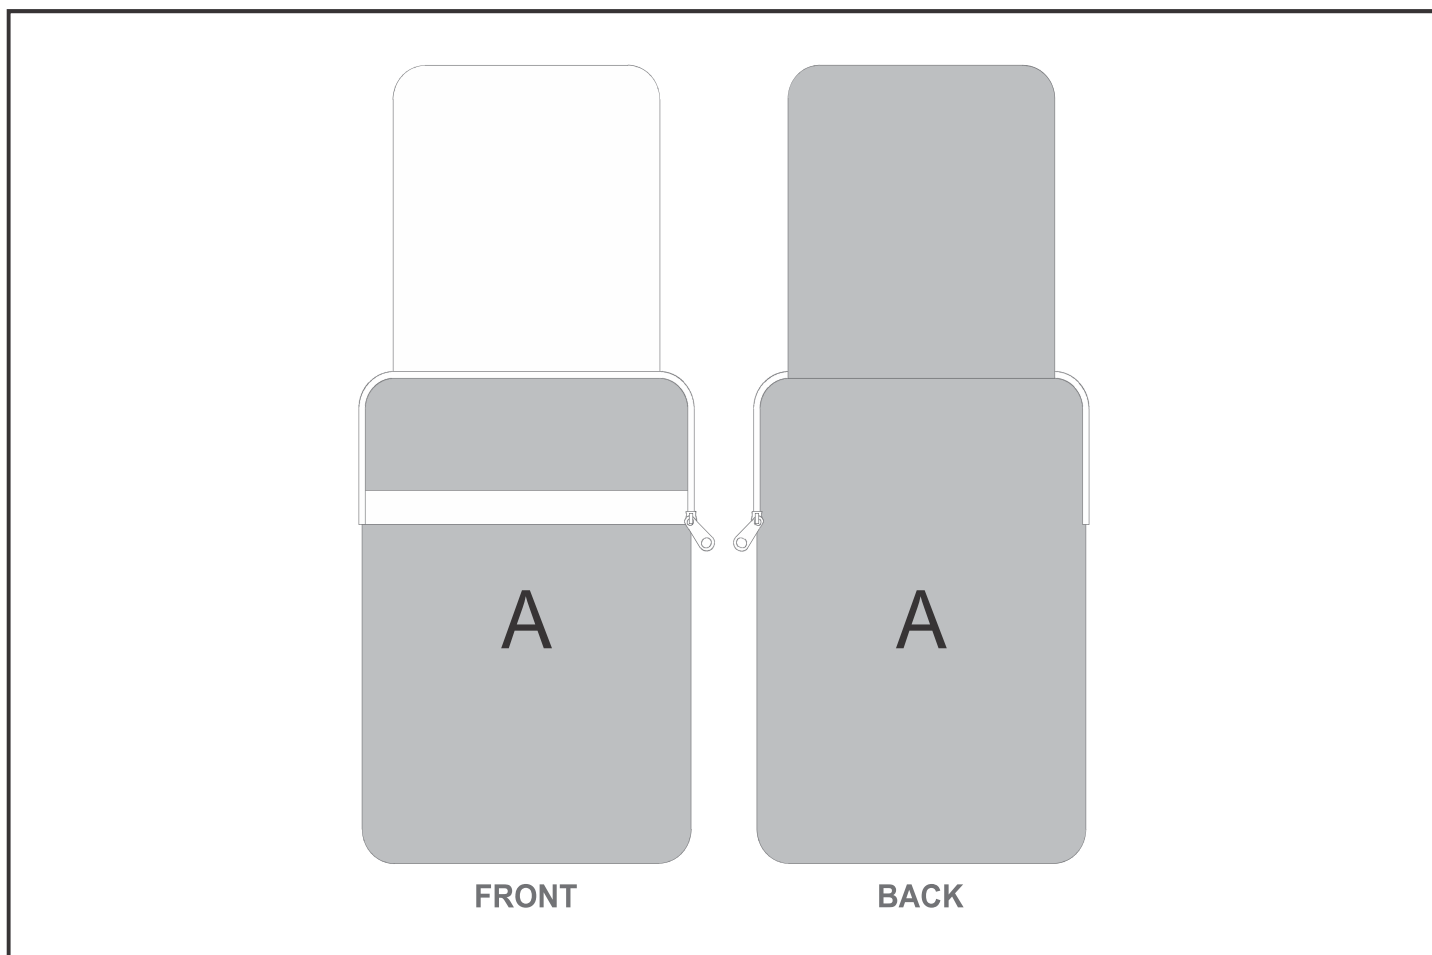

BC-HP-82-G

Hoppla Bellville Neoprene 13-inch Laptop Sleeve

Need to know:

- Includes 1-Position Sublimation (setup fees apply)

- Please Note: We cannot guarantee 100% logo Alignment on all Brandable Panels.

- NB: Please note that Neoprene material is not conducive to having predominantly white back grounds due to the print transferring nature of the fabric and process used to complete the print. We always advise to have a background colour within the design as this mitigates the chances of material blemishes and ghosting of print.

Branding Options:

Position	Branding Method (Branding Code)	No. of Colours	Dimension
A	Custom Sublimation A (CPSUB-A)	Full Colour	831mm wide x 458mm high